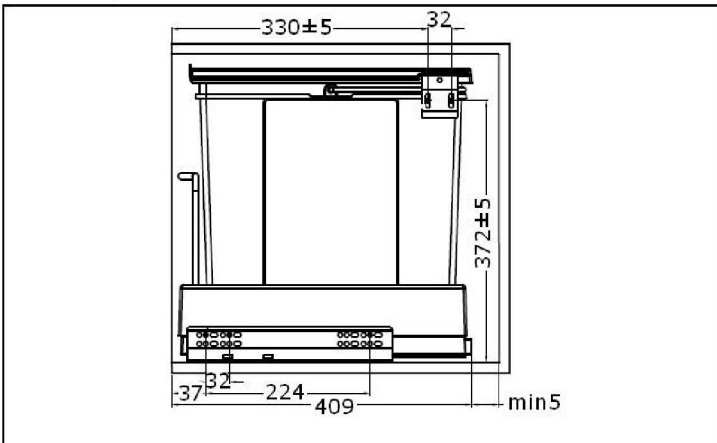

PSJ654 Installation Instructions

Inner space required
Please avoid the interference between hinge and waste bin

LW: Net width
of cabinet

Drilling position for side

Drilling position for pedestal fixer

Installation and disassemble