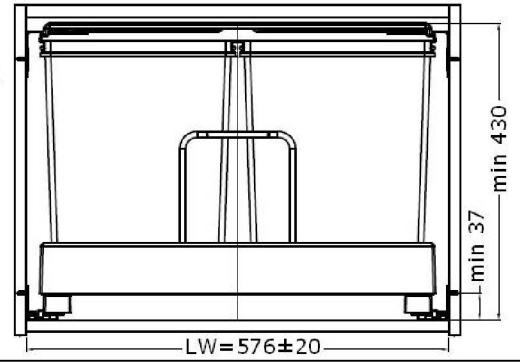

PSJ654 Installation Instructions

Inner space required
Please avoid the interference between hinge and waste bin

LW: Net width
of cabinet

Drilling position for side

Drilling position for pedestal fixer

Installation and disassemble