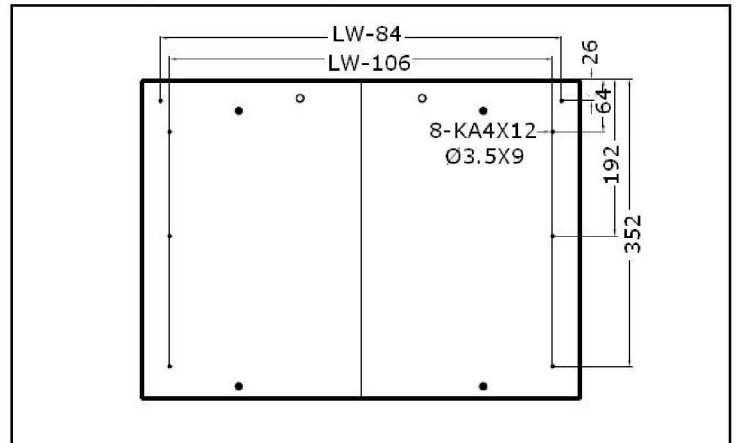

PSJ654 Installation Instructions

Inner space required
Please avoid the interference between hinge and waste bin

LW: Net width
of cabinet

Drilling position for side

Drilling position for pedestal fixer

Installation and disassemble