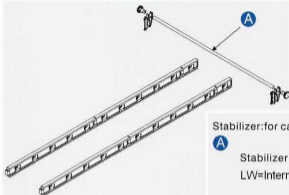

Stabilizer

Stabilizer for cabinet widths KB 900-1200mm

A

Stabilizer Rod

LW=Internal Cabinet Width

Length=Internal Cabinet width LW-9

Inside Cabinet Space Requirement