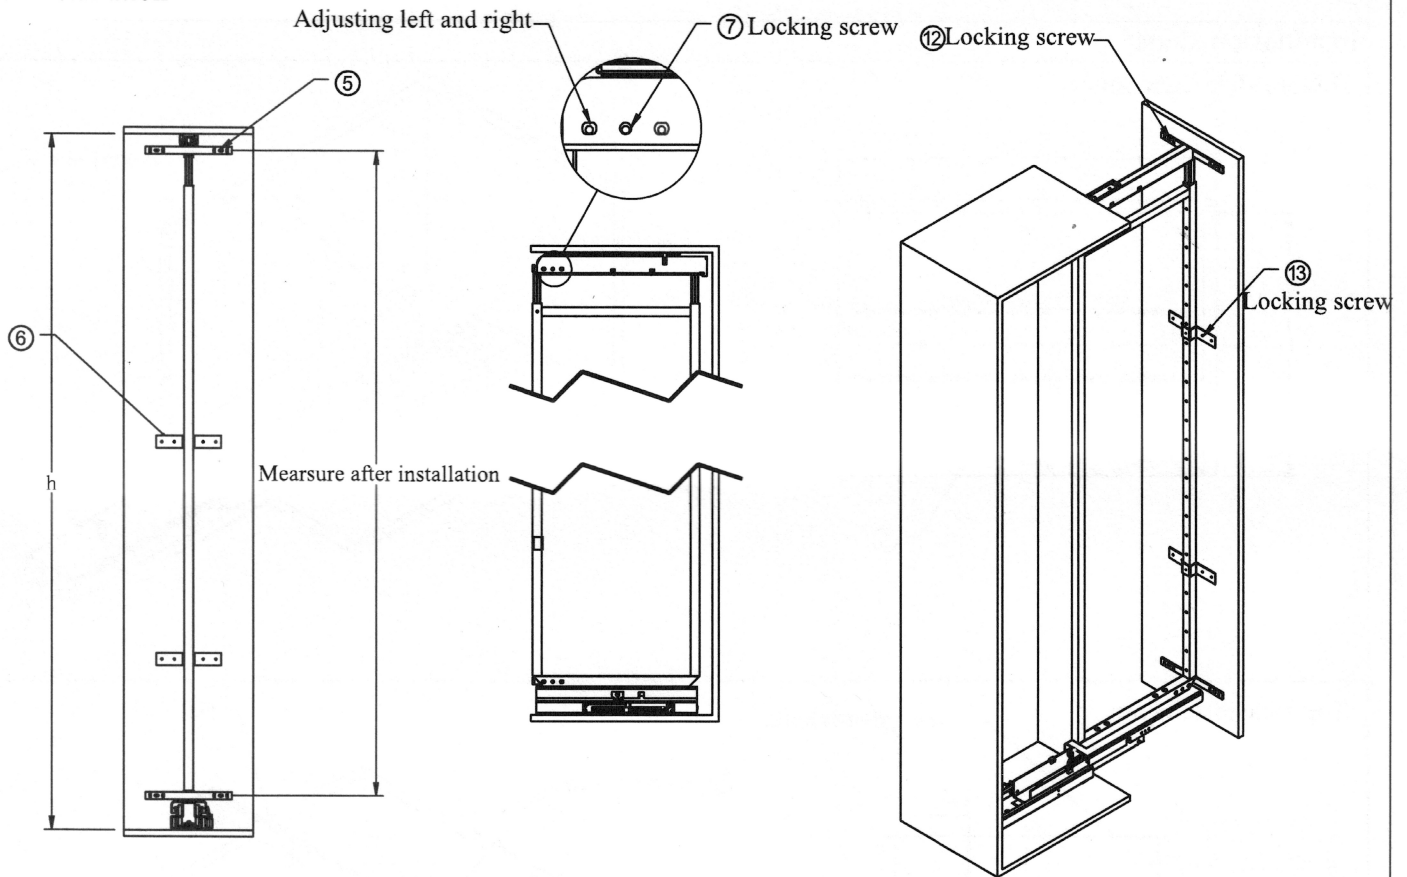

Instruction

Note:
Products suit for cabinet
thickness 16-18mm,
depth ≥ 500

Accessories List

① Frame	② Top slide	③ Bottom slide	④ Slide	⑤ Door sheet connector	⑥ Fixing piece	⑦ M6*12
1pcs	1pcs	1pcs	1pcs	2pcs	2pcs	2pcs
	⑧ Baskets	⑨ Hooks	⑩ S=5 Spanner	⑪ S=6 Spanner	⑫ ST4*14	⑬ ST4*14
	npcs	n*2pcs	1pcs	1pcs	15pcs	15pcs

Installation steps

Bottom slide installation

Top slide installation

Frame installation

OSMARGO
ÕÖBLIFURNITUUR

Oü OSMARGO
Suur-Paala 13
13619 Tallinn
Estonia
Tel:+372 638 10 18
osmargo@osmargo.ee
www.osmargo.ee

Door installation

Products size

Suit height	Height h	QTY n	Suit cabinet width	Cabinet width	Size l
	1200-1500	4		200	164-168
1350-1650	5	300	264-268		
1500-1800	6	400	364-368		
1650-1950	6	450	414-468		
1900-2100	6				