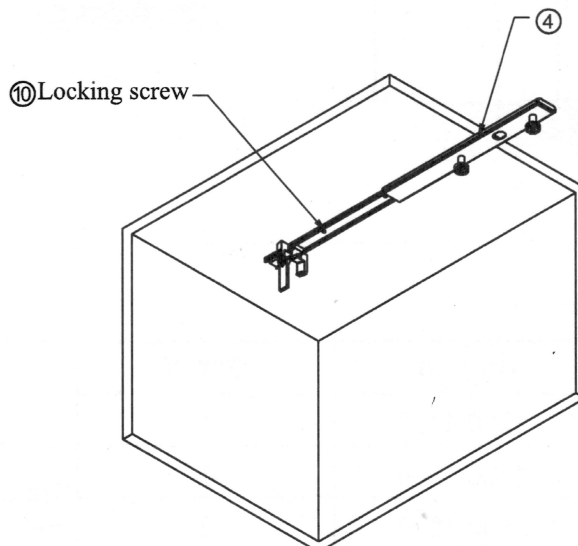

Top slide installation