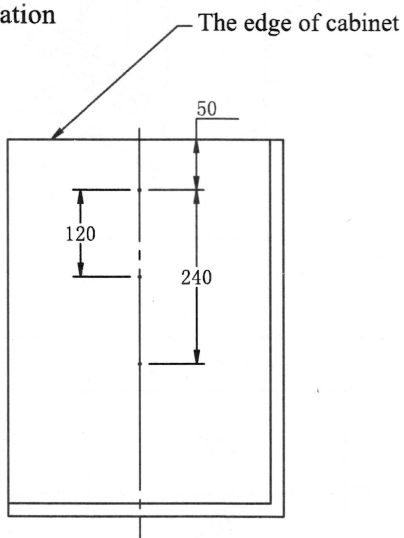

Top slide installation