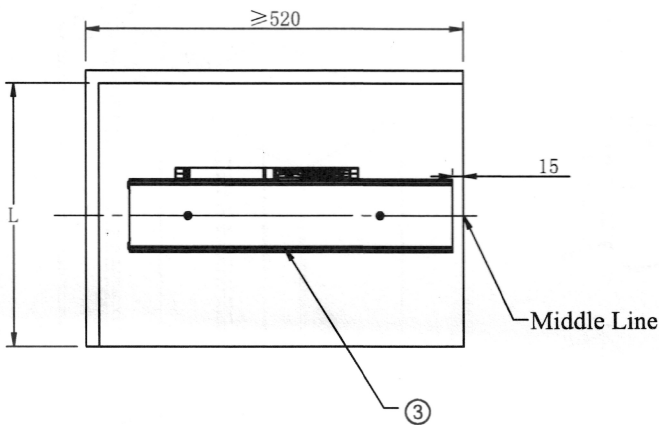

Installation steps

Bottom slide installation