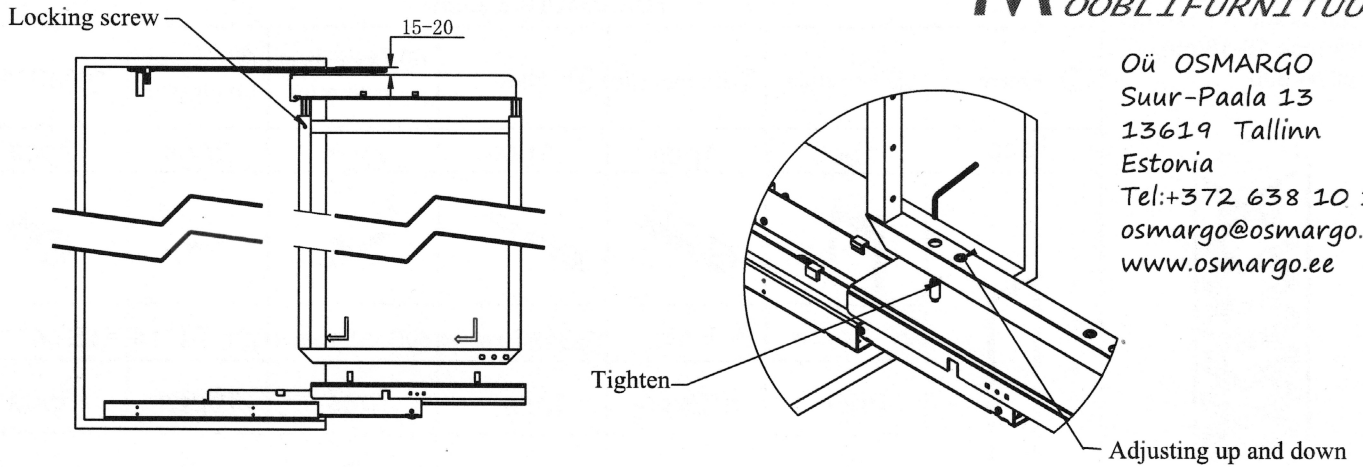

Instruction

Note:
Products suit for cabinet
thickness 16-18mm,
depth ≥ 500

Accessories List

① Frame	② Top slide	③ Bottom slide	④ Slide	⑤ Door sheet connector	⑥ Fixing piece	⑦ M6*12
1pcs	1pcs	1pcs	1pcs	2pcs	2pcs	2pcs
	⑧ Baskets	⑨ Hooks	⑩ S=5 Spanner	⑪ S=6 Spanner	⑫ ST4*14	⑬ ST4*14
	npcs	n*2pcs	1pcs	1pcs	15pcs	15pcs

Installation steps

Bottom slide installation

Top slide installation

Frame installation

OSMARGO
ÕÖBLIFURNITUUR

Oü OSMARGO
Suur-Paala 13
13619 Tallinn
Estonia
Tel:+372 638 10 18
osmargo@osmargo.ee
www.osmargo.ee

Door installation

Products size

Suit height	Height h	QTY n	Suit cabinet width	Cabinet width	Size l
	1200-1500	4		200	164-168
1350-1650	5	300	264-268		
1500-1800	6	400	364-368		
1650-1950	6	450	414-468		
1900-2100	6				