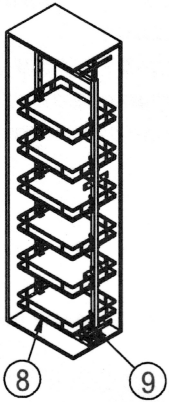

Instruction

Note:
Products suit for cabinet
thickness 16-18mm,
depth ≥ 500

Accessories List

① Frame	② Top slide	③ Bottom slide	④ Slide	⑤ Door sheet connector	⑥ Fixing piece	⑦ M6*12
1pcs	1pcs	1pcs	1pcs	2pcs	2pcs	2pcs
	⑧ Baskets	⑨ Hooks	⑩ S=5 Spanner	⑪ S=6 Spanner	⑫ ST4*14	⑬ ST4*14
	npcs	n*2pcs	1pcs	1pcs	15pcs	15pcs

Installation steps

Bottom slide installation

Top slide installation

Frame installation

OSMARGO
ÕÖBLIFURNITUUR

Oü OSMARGO
Suur-Paala 13
13619 Tallinn
Estonia
Tel:+372 638 10 18
osmargo@osmargo.ee
www.osmargo.ee

Door installation

Products size

Suit height	Height h	QTY n	Suit cabinet width	Cabinet width	Size l
	1200-1500	4		200	164-168
1350-1650	5	300	264-268		
1500-1800	6	400	364-368		
1650-1950	6	450	414-468		
1900-2100	6				