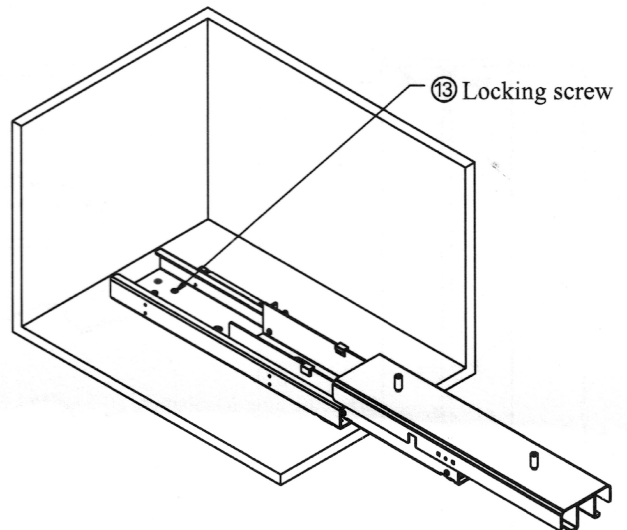

Installation steps

Bottom slide installation