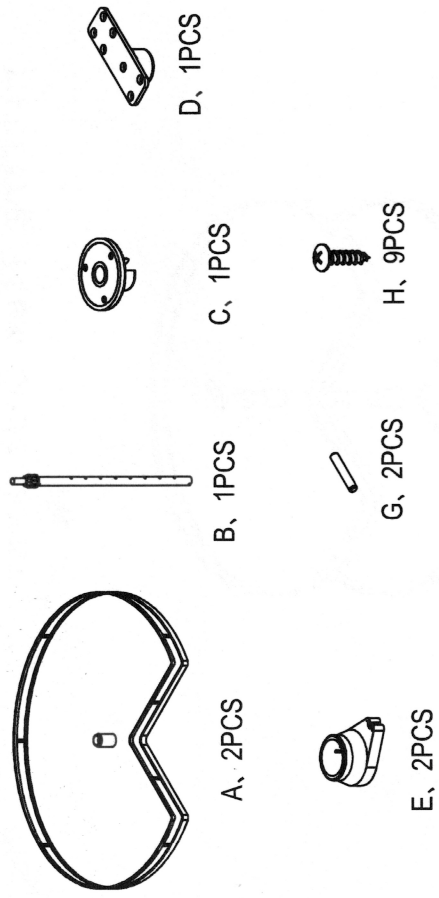

Instruction of Installation

Fitting Item Code: K7027T
K8027T

OSMARGO
MÖBLIFURNITUUR

Oü OSMARGO
Suur-Paala 13
13619 Tallinn
Estonia
Tel: +372 638 10 18
osmargo@osmargo.ee
www.osmargo.ee

一、Accessory list:

三、Step of installation:

1、Fastened the upper and the lower permanent seat:

二、Specification and fitting cabinet:

2、Install basket: