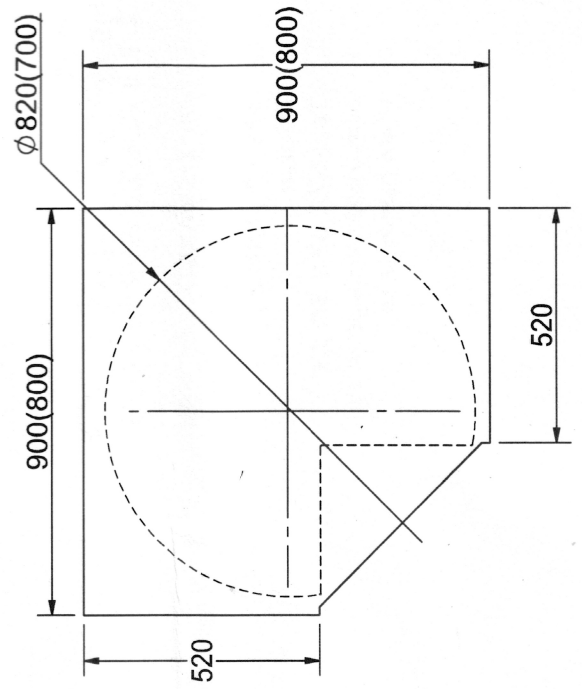

Instruction of Installation

Fitting Item Code: K7027T
K8027T

OSMARGO
MÖBLIFURNITUUR

Oü OSMARGO
Suur-Paala 13
13619 Tallinn
Estonia
Tel: +372 638 10 18
osmargo@osmargo.ee
www.osmargo.ee

一、Accessory list:

三、Step of installation:

1、Fastened the upper and the lower permanent seat:

二、Specification and fitting cabinet:

2、Install basket: