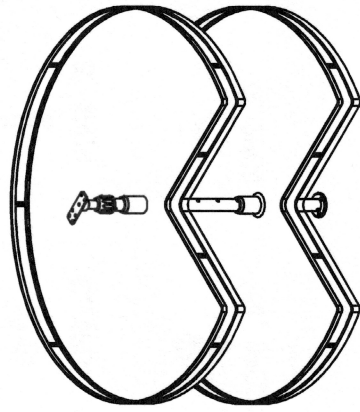

Instruction of Installation

Fitting Item Code: K7027T
K8027T

OSMARGO
MÖBLIFURNITUUR

Oü OSMARGO
Suur-Paala 13
13619 Tallinn
Estonia
Tel: +372 638 10 18
osmargo@osmargo.ee
www.osmargo.ee

一、Accessory list:

三、Step of installation:

1、Fastened the upper and the lower permanent seat:

二、Specification and fitting cabinet:

2、Install basket: