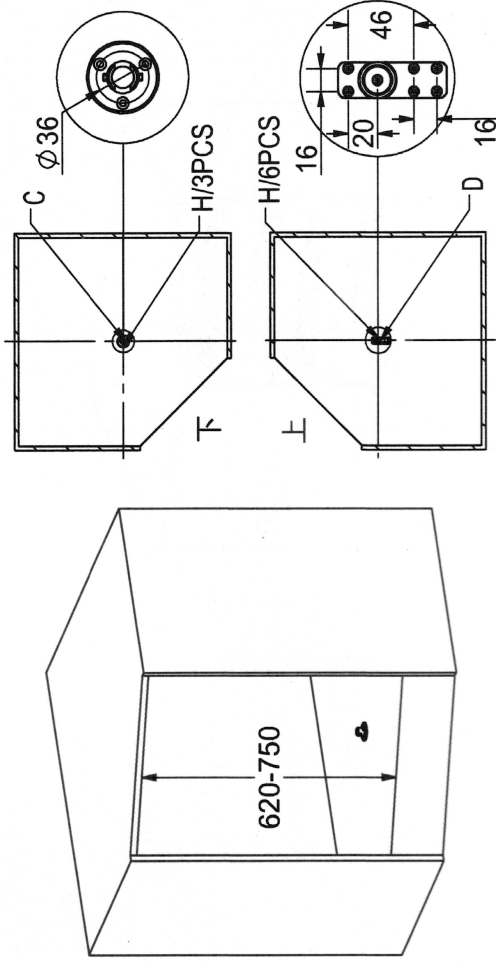

Instruction of Installation

Fitting Item Code: K7027T
K8027T

OSMARGO
MÖBLIFURNITUUR

Oü OSMARGO
Suur-Paala 13
13619 Tallinn
Estonia
Tel: +372 638 10 18
osmargo@osmargo.ee
www.osmargo.ee

一、Accessory list:

三、Step of installation:

1、Fastened the upper and the lower permanent seat:

二、Specification and fitting cabinet:

2、Install basket: